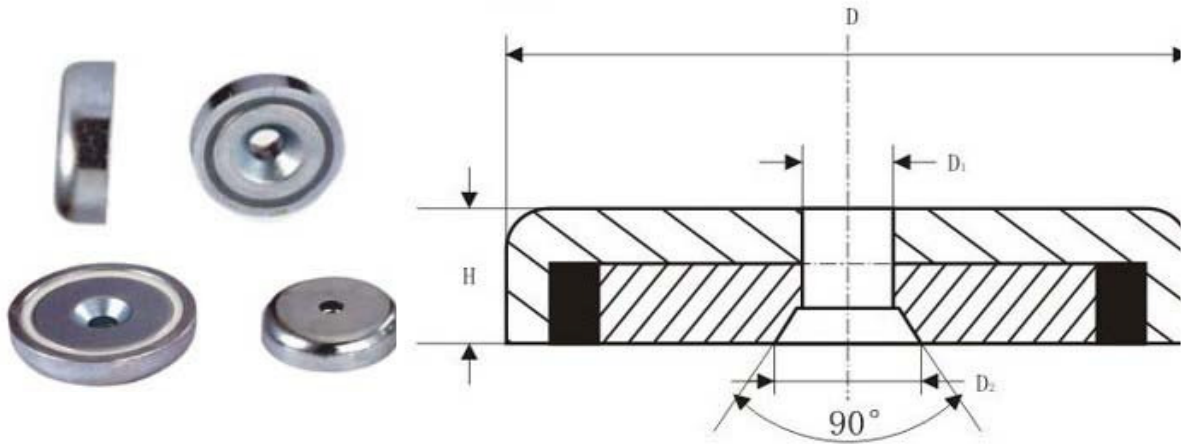

Web : www.liftonmagnets.com

REG NO. : 200202955G / CR NO : 72955020000D / FACTORY REG NO : F45721K-001

ROUND-BASE MAGNET WITH COUNTERSUNK SCREW HOLE

Type	Dimensions (mm)				Weight (gms)	Adhesive Force (kg)
	ØD	Ød1	Ød2	H		
RBM-NA16	16	3.5	6.5	5	7	4.5
RBM-NA20	20	4.5	8.6	7	13	6
RBM-NA25	25	5.5	10.4	8	23	14
RBM-NA32	32	5.5	10.4	8	39	25
RBM-NA36	36	6.5	12	9	52	29
RBM-NA42	42	6.5	12	9	76	37
RBM-NA48	48	8.5	16	11.5	120	68
RBM-NA60	60	8.5	16	15	252	112
RBM-NA75	75	10.5	19	18	488	162