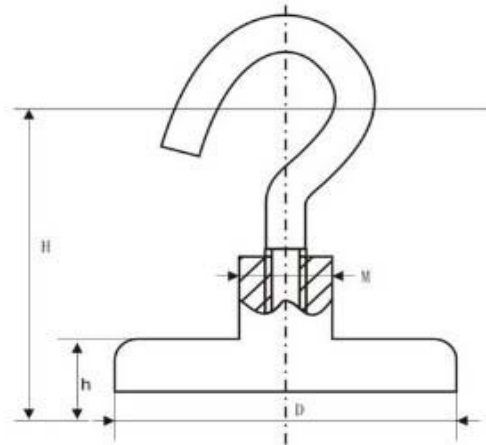

Web : www.liftonmagnets.com

REG NO. : 200202955G / CR NO : 72955020000D / FACTORY REG NO : F45721K-001

ROUND-BASE MAGNET WITH STUD

Type	Dimensions (mm)					Weight (g)	Adhesive Force (kg)
	ØD	ØD1	M	H	h		
RBM-ND10	10	5.5	3	12	5	3.5	2.2
RBM-ND12	12	6	3	13	5	5	3.2
RBM-ND16	16	6	4	13	5	8	5.5
RBM-ND20	20	8	4	15	7	17	9
RBM-ND25	25	10	5	17	8	32	22
RBM-ND32	32	10	6	18	8	47	34
RBM-ND36	36	10	6	18	8	59	41
RBM-ND42	42	12	6	20	9	87	68
RBM-ND48	48	12	8	24	11.5	132	81
RBM-ND60	60	14	8	30	15	270	113
RBM-ND75	75	16	10	34	18	552	164

Fax : +65 67473561, +65 62416543

Email : info@liftonmagnets.com

Web : www.liftonmagnets.com

ROUND-BASE MAGNET WITH HOOK

Type	Dimensions (mm)				Weight (gms)	Adhesive Force (kg)
	ØD	M	H	h		
RBM-NE16	16	4	14	5	11	5.5
RBM-NE20	20	4	14	7	21	9
RBM-NE25	25	5	15	8	37	22
RBM-NE32	32	6	16	8	56	34
RBM-NE36	36	6	16	8	68	41
RBM-NE42	42	6	16	9	97	68
RBM-NE48	48	8	23	11.5	154	81
RBM-NE60	60	8	23	15	282	113
RBM-NE75	75	10	25	18	560	164