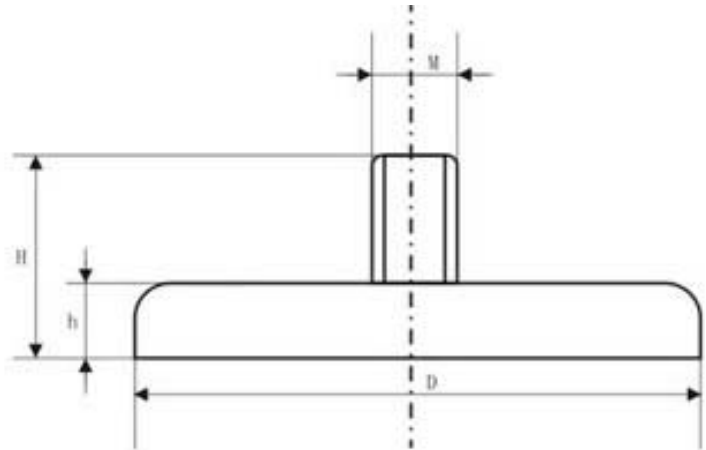

LIFTON®
MAGNETS

LIFTON MAGNETS PTE LTD

Blk 3023 Ubi Road 3, #03-01,
UbiPlex 1, Singapore 408663
Tel : +65 68487086 (English)
+65 68487087 (Chinese)
Fax : +65 67473561, +65 62416543
Email : info@liftonmagnets.com
Web : www.liftonmagnets.com

REG NO. : 200202955G / CR NO : 72955020000D / FACTORY REG NO : F45721K-001

ROUND-BASE MAGNET WITH BOLT

Type	Dimensions (mm)				Weight (gms)	Adhesive Force (kg)
	ØD	M	H	h		
RBM-NC10	10	3	12	5	3.5	2.2
RBM-NC12	12	3	13	5	5	3.2
RBM-NC16	16	4	13	5	7.5	5.5
RBM-NC20	20	4	15	7	16	9
RBM-NC25	25	5	17	8	30	22
RBM-NC32	32	6	18	8	45	34
RBM-NC36	36	6	18	8	57	41
RBM-NC42	42	8	20	9	84	68
RBM-NC48	48	8	24	11.5	130	81
RBM-NC60	60	8	30	15	254	113
RBM-NC75	75	10	34	15	550	164

Type	Unit price (Ex-Singapore, SGD$/pc)									
	5~49pcs		50~199pcs		200~999pcs		1000pcs		5000pcs	
	SGD$	SGD$	SGD$	SGD$	SGD$	SGD$	SGD$	SGD$	SGD$	
RBM-NC10	1.13	0.91	0.71	0.57	0.51					
RBM-NC12	1.56	1.26	0.97	0.79	0.71					
RBM-NC16	2.27	1.82	1.42	1.13	1.01					
RBM-NC20	3.54	2.84	2.21	1.78	1.60					
RBM-NC25	5.24	4.19	3.28	2.63	2.37					
RBM-NC32	7.09	5.67	4.43	3.54	3.20					
RBM-NC36	7.80	6.24	4.88	3.91	3.50					
RBM-NC42	12.33	9.86	7.72	6.18	5.55					
RBM-NC48	19.70	15.75	12.31	9.86	8.87					
RBM-NC60	41.11	32.89	25.70	20.55	18.51					
RBM-NC75	88.45	70.75	55.28	44.23	39.81