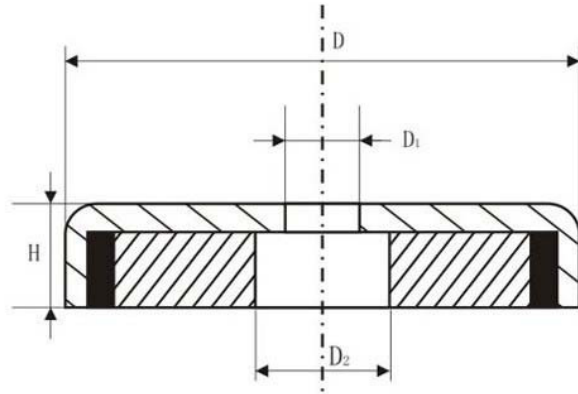

Web : www.liftonmagnets.com

REG NO. : 200202955G / CR NO : 72955020000D / FACTORY REG NO : F45721K-001

ROUND-BASE MAGNET WITH COUNTERSUNK SCREW HOLE

Type	Dimensions (mm)				Weight (gms)	Adhesive Force (kg)
	ØD	Ød1	Ød2	H		
RBM-NA16	16	3.5	6.5	5	7	4.5
RBM-NA20	20	4.5	8.6	7	13	6
RBM-NA25	25	5.5	10.4	8	23	14
RBM-NA32	32	5.5	10.4	8	39	25
RBM-NA36	36	6.5	12	9	52	29
RBM-NA42	42	6.5	12	9	76	37
RBM-NA48	48	8.5	16	11.5	120	68
RBM-NA60	60	8.5	16	15	252	112
RBM-NA75	75	10.5	19	18	488	162

Tel : +65 68487086 (English)

+65 68487087 (Chinese)

Fax : +65 67473561, +65 62416543

Email : info@liftonmagnets.com

Web : www.liftonmagnets.com

Type	Dimensions (mm)				Weight (g)	Adhesive Force (kg)
	ØD	Ød1	Ød2	H		
RBM-NB16	16	3.5	6.5	5	6	4.0
RBM-NB20	20	4.5	8	7	12	6
RBM-NB25	25	5.5	9	8	23	14
RBM-NB32	32	5.5	9	8	36	23
RBM-NB36	36	6.5	11	9	50	29
RBM-NB42	42	6.5	11	9	73	32
RBM-NB48	48	8.5	15	11.5	114	63
RBM-NB60	60	8.5	15	15	240	95
RBM-NB75	75	10.5	18	18	471	155

REG NO. : 200202955G / CR NO : 72955020000D / FACTORY REG NO : F45721K-001

ROUND-BASE MAGNET WITH BOLT

Type	Dimensions (mm)				Weight (gms)	Adhesive Force (kg)
	ØD	M	H	h		
RBM-NC10	10	3	12	5	3.5	2.2
RBM-NC12	12	3	13	5	5	3.2
RBM-NC16	16	4	13	5	7.5	5.5
RBM-NC20	20	4	15	7	16	9
RBM-NC25	25	5	17	8	30	22
RBM-NC32	32	6	18	8	45	34
RBM-NC36	36	6	18	8	57	41
RBM-NC42	42	8	20	9	84	68
RBM-NC48	48	8	24	11.5	130	81
RBM-NC60	60	8	30	15	254	113
RBM-NC75	75	10	34	15	550	164